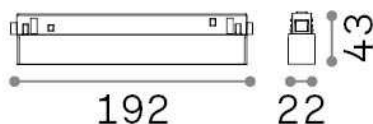

General info

Technical - Systems

Indoor track mounted linear fitting with integrated LED sources and direct light emission

Ean	8021696282633
Item	EGO ACCENT 07W 3000K ON-OFF WH
Installation	Ego profile
Guarantee	5 years
Gross weight	0.3 kg
Volume	0.001254 m ³

Technical info

Net weight	0.14 kg
Insulation class	III
Protection index	IP20
Compliance	CE
Operating temperature	0° ~ +40 °C
Full load efficiency	X
Dimmer	NO, On-Off
Power output	48 V DC
Power supply	Required, remoted, not included NO, elettronico
Adjustability	vert. 0°-90°
Accessories not included	Ego profile

Source info

Integrated source	Integrated LED module
Replaceable source	Replaceable (by qualified operators only)
Power	7 W
Emission	Direct
Max consumption	max 7 W
Features LED	LED SMD OSRAM
CCT LED	3000 K
Duration LED (t. 25°C)	50000 h
CRI	> 90
SDCM	3
Light beam	35°
UGR Maximum	< 19
Light beam flux	700 lm
Useful light flux	590 lm
Photobiological risk	1